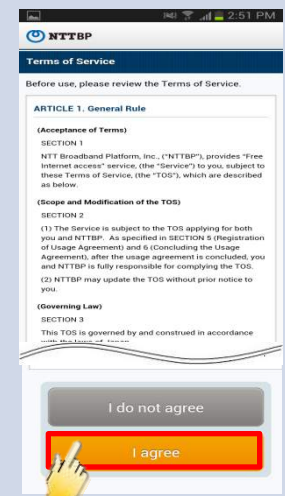

② Tap your "Internet browser" app, and tap "update" at browser.

③ Tap your language and "Access the internet here."

④ Tap "Register now".

⑤ Read the ARTICLES and select "I agree".

⑥ Enter your e-mail address and tap "Confirm".

⑦ Check your e-mail address and tap "Register".

⑧ Please confirm about security level and tap "I agree".

⑨ Already connected to the Internet.

How to connect NAMBA_Walk_Free_Wi-Fi (iOS)

① Tap "settings" on your Wi-Fi enabled device.
Slide the Wi-Fi to "ON" on your device, and select "NAMBA_Walk_Free_Wi-Fi".