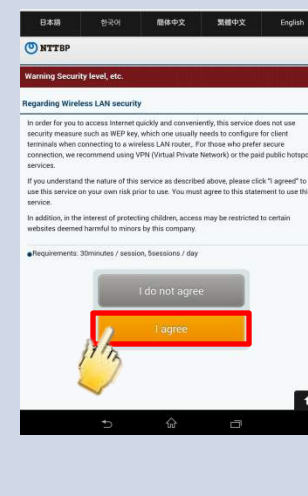

② Tap your "Internet browser" app, and tap "update" at browser.

③ Tap your language and "Access the internet here."

④ Tap "Register now".

⑤ Read the ARTICLES and select "I agree".

⑥ Enter your e-mail address and tap "Confirm".

⑦ Check your e-mail address and tap "Register".

⑧ Please confirm about security level and tap "I agree".

⑨ Already connected to the Internet.

How to connect NAMBA_Walk_Free_Wi-Fi (iOS)

① Tap "settings" on your Wi-Fi enabled device.
Slide the Wi-Fi to "ON" on your device, and select "NAMBA_Walk_Free_Wi-Fi".