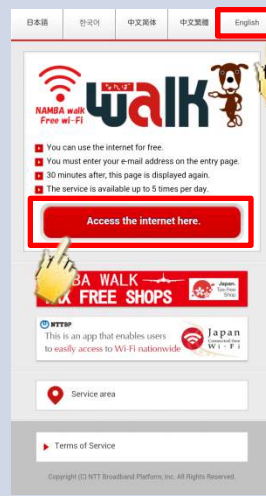

② Tap your "Internet browser" app, and tap "update" at browser.

③ Tap your language and "Access the internet here."

④ Tap "Register now".

⑤ Read the ARTICLES and select "I agree".

⑥ Enter your e-mail address and tap "Confirm".

⑦ Check your e-mail address and tap "Register".

⑧ Please confirm about security level and tap "I agree".

⑨ Already connected to the Internet.

How to connect NAMBA_Walk_Free_Wi-Fi (iOS)

① Tap "settings" on your Wi-Fi enabled device.
Slide the Wi-Fi to "ON" on your device, and select "NAMBA_Walk_Free_Wi-Fi".