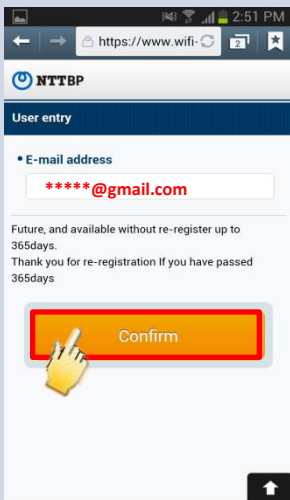

② Tap your "Internet browser" app, and tap "update" at browser.

③ Tap your language and "Access the internet here."

④ Tap "Register now".

⑤ Read the ARTICLES and select "I agree".

⑥ Enter your e-mail address and tap "Confirm".

⑦ Check your e-mail address and tap "Register".

⑧ Please confirm about security level and tap "I agree".

⑨ Already connected to the Internet.

How to connect NAMBA_Walk_Free_Wi-Fi (iOS)

① Tap "settings" on your Wi-Fi enabled device.
Slide the Wi-Fi to "ON" on your device, and select "NAMBA_Walk_Free_Wi-Fi".