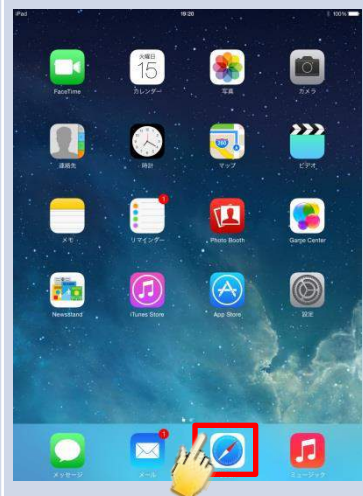

How to connect NAMBA_Walk_Free_Wi-Fi (iOS)

① Tap "settings" on your Wi-Fi enabled device.
Slide the Wi-Fi to "ON" on your device, and select "NAMBA_Walk_Free_Wi-Fi".

② Tap your "Internet browser" app, and tap "update" at browser.

③ Tap your language and "Access the internet here."

④ Tap "Register now".

⑤ Read the ARTICLES and select "I agree".